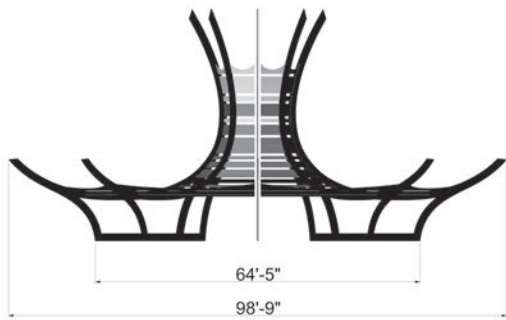

PAGODA

The Pagoda is one of our most iconic structures, combining elegant curves and vibrant colors with minimalist construction and pure functionality. It provides ample usable space for any setting whether it's a small performance stage, a multi faceted event space, or simply providing an interactive structural element that will be sure to leave your guests talking about it well after any occasion.

SPECIFICATIONS

WIDTH	99 FT
FOOTPRINT	64 FT
HEIGHT	46 FT