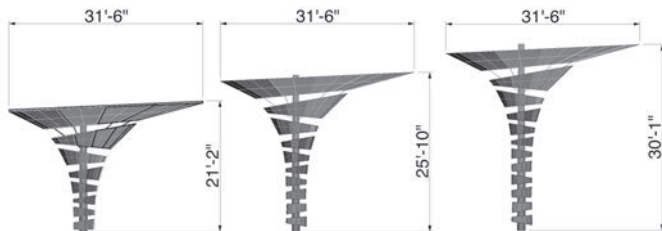

# EPEERTS

You may be wondering how we got the name of this shade structure. Well it might just explain a little something about its form. It began with the Treepees and we flipped them upside down, causing us to flip the word. In doing so we have created a shade structure for people to dance under all day and night long. In the day it provides shade and by night they are illuminated and transformed into a colorful marvel.

## SPECIFICATIONS

<b>WIDTH</b>	32 FT
<b>DEPTH</b>	32 FT
<b>HEIGHT</b>	21 TO 30 FT