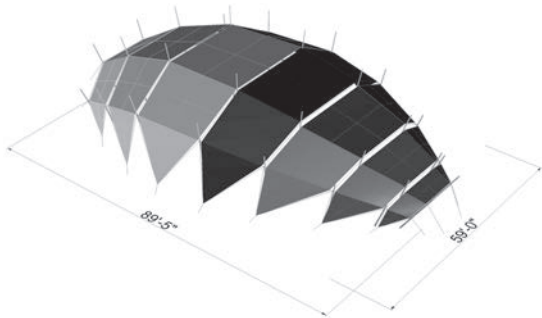

# QUINOA

The Quinoa is our answer to the ubiquitous white canvas tents that seem to occupy every event these days, but the unique thing is, is that it comes in white or bright colors. With over 4,750 sq. ft. of usable space Quinoa literally “hugs” you as you stand inside, creating a compelling and creative alternative tent space for parties, shows, workshops, or whatever your needs may be. An eye catching yet simple design fit for any large-scale occasion.

## SPECIFICATIONS

<b>WIDTH</b>	59 FT
<b>DEPTH</b>	89 FT
<b>HEIGHT</b>	20 FT